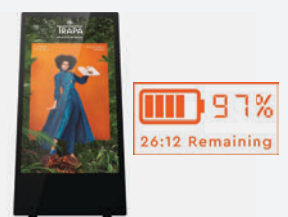

LOCKABLE RUGGED CASTORS

BATTERY POWERED

WEATHERPROOF
IP65-RATED ENCLOSURE

PRECISION-ENGINEERED

CHARGE LEVEL INDICATOR

Specification Table

		43 Inch
Panel	Resolution	1920x1080
	Display Area (mm)	531.4x943.2
	Aspect Ratio	16:9
	Brightness (cd/m ²)	700
	Colour	16.7M
	Viewing Angle	178°
	Contrast Ratio	5000:1
Audio	Speaker Type	5W, 8Ω (x2)
Battery	Battery Technology	Integrated lithium polymer
	Charging Time	7 hours
	Battery Life	27 hours
	Battery Capacity	44000mAh
	Power Supply	29.4V - 21V
	Power Consumption	126W
	Energy	1108.8 Watt-hours
Mechanical	Unit Size (WxHxD mm)	1232x604.7x478
	Package Size (WxHxD mm)	1310x745x645
	Footprint (WxH mm)	604.7x478
	Net Weight (kg)	37.5
	Gross Weight (kg)	43
Environmental	Operating Temperature	0 °C to 50 °C
	Storage Temperature	-30°C to 60°C
	Operating Humidity	10% to 80%
	Storage Humidity	5% to 95%
Computer	Media Formats	Video (MPG, AVI, MP4, RM, RMVB, TS), Audio (MP3, WMA), Image (JPG, GIF, BMP, PNG)
	Media Resolution	1920x1080/1080x1920
	CPU	Quad-Core ARM Cortex A17, 1.6GHz
	GPU	Quad-Core ARM Mali-T764
	RAM	DDR3 2GB
	Internal Storage	8GB eMMC
	USB	1 x USB (OTG/HOST), 1 x USB (HOST)
	LAN (modification required)	100M/1000M Ethernet (Network Version Only)
	Wi-Fi	802.11b/g/n/ac (Network Version Only)
	OS	Android 7.1
	Graphic Engine	OpenGL ES 1.1/2.0/3.0/3.1, OpenCL 1.1, Renderscript, Direct3D 11.1
Accessories	Included	Scheduling Software, Remote Control, User Manual, Charger, Mains Power Cable
	Optional	Network Upgrade, Security Chain
Warranty	Warranty Period	3 Year Warranty
	Warranty Period (Battery)	3 Year Warranty*
	Technical Support	Lifetime